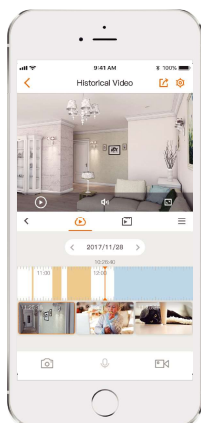

imou

Dome Pro

3MP H.265 Bullet Wi-Fi Camera

Dome Pro delivers 3MP live monitoring with a choice of 2.8mm/3.6mm lens option, it supports the latest H.265 compression which can save up to 50% bandwidth and storage. Human Detection allows you to monitor what matters without receiving annoying false alerts. With IP67 and IK10 certified, the camera can be used outdoors under different weather conditions.

-  **3MP 2K Full HD Video**
See more than 1080P
-  **Human Detection**
Quickly find human targets in you home
-  **Built-in Microphone**
High quality microphone picks up sounds clearly while monitoring
-  **H.265 Codec**
Save more high-quality video in less space
-  **IP67**
Weatherproof from dust and water
-  **Alarm Notification**
Sends instant motion-activated alerts to your mobile phone
-  **Diversified Storage**
Supports NVR, Cloud Storage or Micro SD card (up to 256GB)
-  **24/7 Protection**
Infrared night vision for clear-as-day clarity even in pitch dark
-  **Wi-Fi Connection**
IEEE802.11b/g/n(2.4GHz)

Stay close with what you care

With Cloud service, you will have access to what you care as long as Internet is available. You can record daily or motion videos on Cloud and play back anytime anywhere.

<http://www.imoulife.com>

Specifications

Camera

1/2.7" 3 Megapixel Progressive CMOS
3MP(2304*1296)
Night Vision: 30m(98ft) Distance
2.8mm/3.6mm Fixed Lens
Field of View: 2.8mm: 105° (H), 55° (V), 125° (D)
3.6mm: 90° (H), 45° (V), 107° (D)